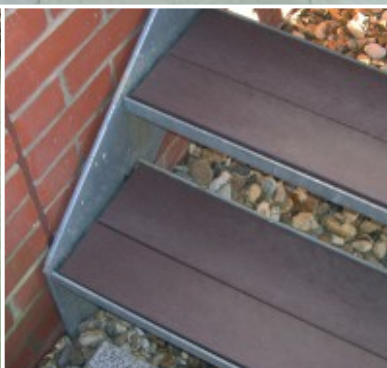

Benefits:

- No wood content
- Zero maintenance
- Non-slip
- Suitable for any footwear
- No splinters
- Non porous
- Stain resistant
- Very durable, does not rot or split
- Environmentally friendly
- Easy to install
- 100% solid, high quality recycled plastic
- Colour consistent throughout
- A range of colours available

Applications:

- pontoon decking
- finger piers
- gangways
- boardwalks
- patio decking

Safe for bare feet
Splinter-free

100% solid recycled plastic
Coloured throughout the board

Non-slip, even when wet
non porous

Testimonials available in Belgium, the Netherlands and the UK

www.govadeck.com

www.govadeck.com

Original

Classic

Decking board :

30 x 150 x 3 600 mm
concealed fitting system

Tongue and groove boards