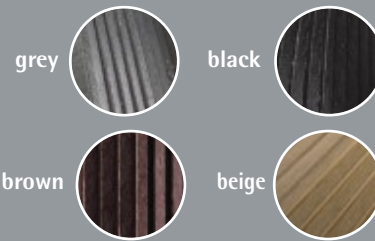

www.govadeck.com

Decking Boards 100 % Recycled Plastic

Govadeck® recycled anti-slip boards are
low-maintenance, rot proof and weather resistant.

GUARANTEE
10
YEAR

Govadeck® solid anti-slip boards are made from high-grade recycled plastic. They are strong and durable and their natural appearance enables them to compliment and enhance any setting.

Benefits:

- No wood content
- Zero maintenance
- Non-slip
- Suitable for any footwear
- No splinters
- Non porous
- Stain resistant
- Very durable, does not rot or split
- Environmentally friendly
- Easy to install
- 100% solid, high quality recycled plastic
- Colour consistent throughout
- A range of colours available

Applications:

- pontoon decking
- finger piers
- gangways
- boardwalks
- patio decking

Safe for bare feet
Splinter-free

100% solid recycled plastic
Coloured throughout the board

Non-slip, even when wet
non porous

Testimonials available in Belgium, the Netherlands and the UK

www.govadeck.com

www.govadeck.com

Original

Classic

Decking board :

30 x 150 x 3 600 mm
concealed fitting system

Tongue and groove boards